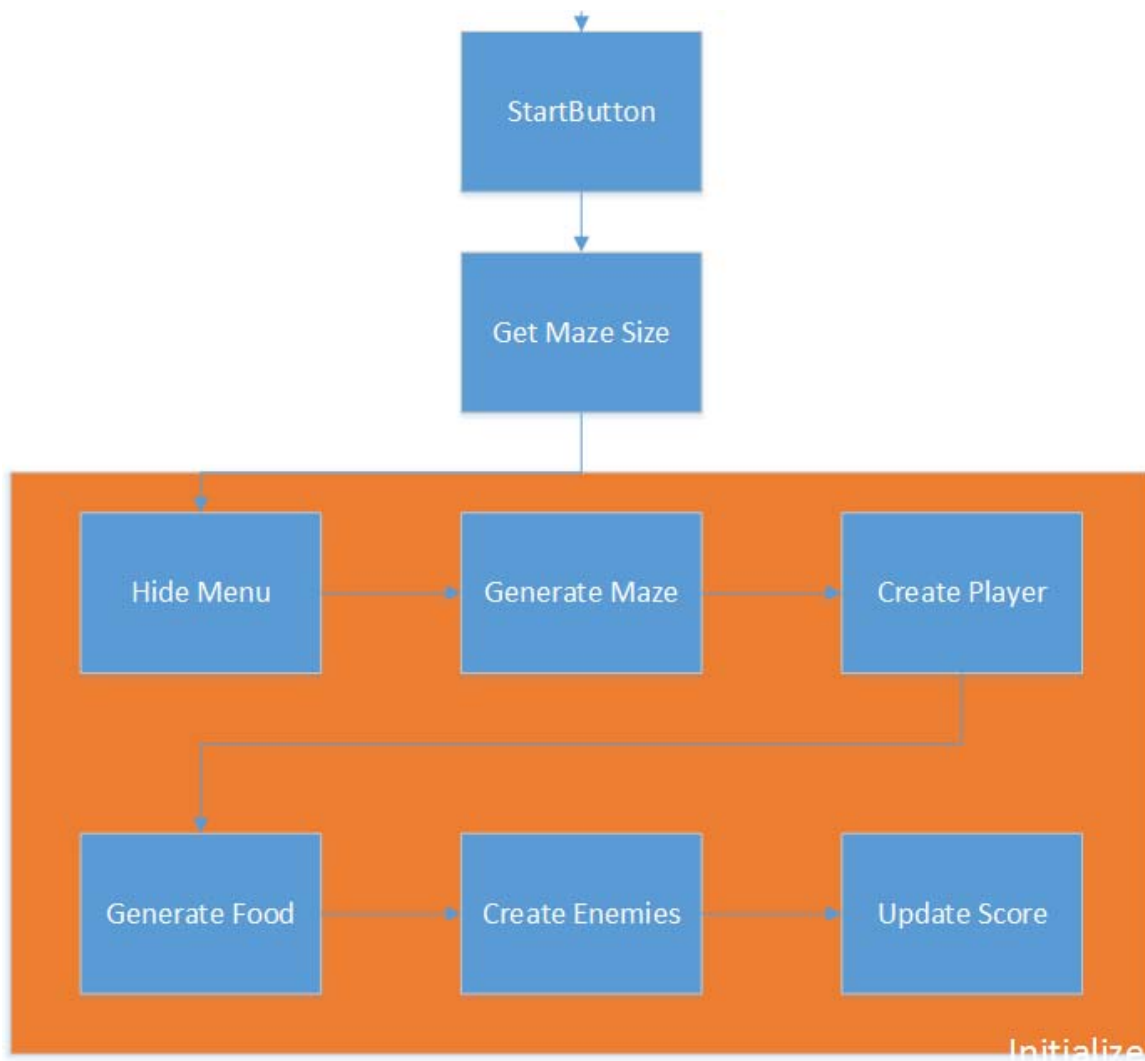

Eating Game

Nicu-Serban POP

Polytechnic University Timisoara

Start Game Interface

Main Game Interface

Main Program

Player Movement

Enemy Movement